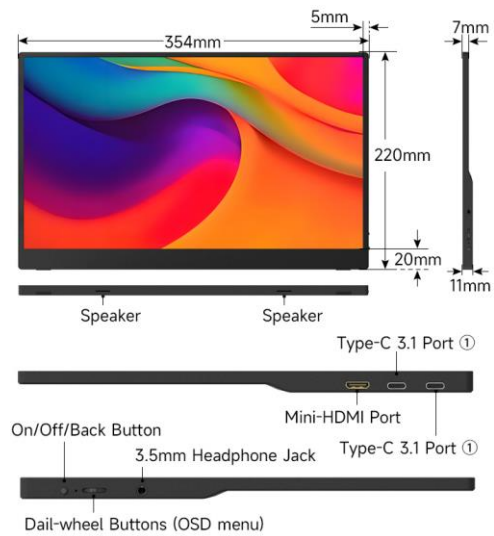

- 1920\*1080P
- 1200:1 Contrast
- 45% NTSC
- 250nit Brightness
- Speakers\*2

### ► Specification:

<b>Series</b>	Size	15.6inch
	Model Name	FT-S156GVV
	Body color	Black
<b>LCD panel</b>	Product Resolution	1920*1080
	Display area	344.16(W)×193.59(H) mm
	Surface treatment	Matte
	Display mode	IPS
	Brightness	220-260 cd/m <sup>2</sup> (Typ.)
	Contrast	1000:1 (Typ.)
	Responding speed	30 (Typ.)(Tr+Td) ms
	Pixel Pitch	0.17925×0.17925 mm [141PPI]
	Screen ratio	16:09
	Viewing angle	85/85/85/85 (Typ.)(CR≥10)
	Refresh rate	60Hz
	Color gamut	45% NTSC
	Display color	262K
	<b>Interface Type</b>	Mini HDMI
USB Type C		External power supply/audio and video transmission
USB Type C		External power supply/audio and video transmission
Headphone plug		3.5mm headphone jack

Button	Key mode	Full-function pulsator button
<b>Appearance and Weight</b>	Appearance material	Plastic bottom case
	Physical dimension	354*220*7 ( 11 ) mm
	Box size	401*274*62mm
	Bare metal weight	596g
	Package weight	1.8Kg
	PS4	Mini HDMI to HDMI
<b>Hardware Supported Features</b>	X BOX ONE	Mini HDMI to HDMI
	SWITCH	Mini HDMI to HDMI Type-C one-line direct connection
	Tablet	Some models Type-C one-line direct connection
	PC host	Mini HDMI to HDMI
	Notebook	Mini HDMI to HDMI Type-C one-line direct connection
	Tv box	Mini HDMI to HDMI
	Digital camera	Mini HDMI to Mirco HDMI
	Android phone	Some Samsung/Huawei/Nut phones Type-C one-line projection screen display PC mode
	iPhone	Adapter cable connection
<b>Packing list</b>	portable monitor	*1
	HDMI cable	*1
	Type-C to Type-C	*1
	USB-A to Type-C	*1
	Folding leather case	*1
	Power Adapter	*1
	Box	*1